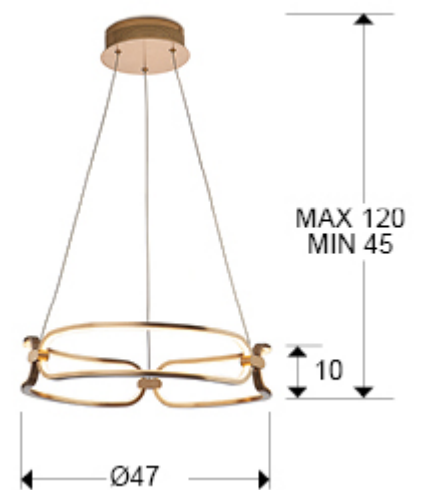

## Colette

786621

Pendants

Small LED lamp, made of brushed aluminium, rose gold finish. Opal silicone diffusers. Adjustable in length. 37W LED, 3330 lm, 3000 K. DIMMABLE

This product includes LED drivers with 0-10V dimming. To use it with wall dimmer, use just this type of dimmer. Any other type would damage the LED driver. · This lamp is supplied with GRAVITY TOGGLES, to improve ceiling fixing.

### SIZES

Sizes: Ø 47.0 ↓ 10.0 cm  
Height when installed: 45.0/ max. 120.0 cm  
Weight: 1.6 Kg

### SIZES WITH PACKAGING

Weight: 2.6 Kg  
Volume: 0.0500m<sup>3</sup>  
Sizes: ↔ 54.0 ↓ 17.0 ↗ 54.0 cm

---